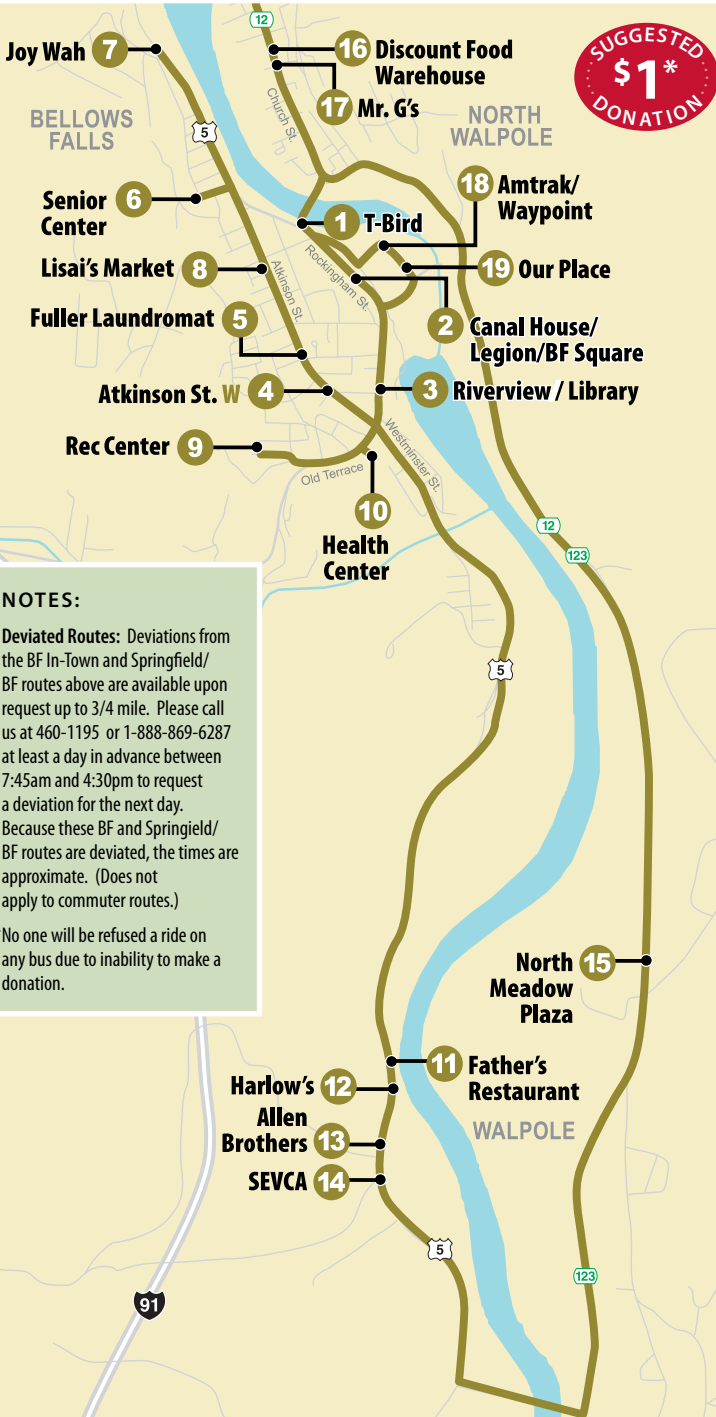

# Bellows Falls In-Town

**NOTES:**

**Deviated Routes:** Deviations from the BF In-Town and Springfield/ BF routes above are available upon request up to 3/4 mile. Please call us at 460-1195 or 1-888-869-6287 at least a day in advance between 7:45am and 4:30pm to request a deviation for the next day. Because these BF and Springfield/ BF routes are deviated, the times are approximate. (Does not apply to commuter routes.)

\*No one will be refused a ride on any bus due to inability to make a donation.

W = Wake-down stops (See page 4-5)

| PM    | NOON  | AM    |       |
|-------|-------|-------|-------|
| 12:30 | 11:30 | 10:30 | 9:30  |
| 12:31 | 11:31 | 10:31 | 9:31  |
| 12:32 | 11:32 | 10:32 | 9:32  |
| W     | W     | W     | W     |
| 12:36 | 11:36 | 10:36 | 9:36  |
| 12:40 | 11:40 | 10:40 | 9:40  |
| 12:43 | 11:43 | 10:43 | 9:43  |
| 12:49 | 11:49 | 10:49 | 9:49  |
| 12:53 | 11:53 | 10:53 | 9:53  |
| 12:55 | 11:55 | 10:55 | 9:55  |
| 12:59 | 11:59 | 10:59 | 9:59  |
| 1:00  | 12:00 | 11:00 | 10:00 |
| 1:03  | 12:03 | 11:03 | 10:03 |
| 1:05  | 12:05 | 11:05 | 10:05 |
| 1:12  | 12:12 | 11:12 | 10:12 |
| 1:20  | 12:20 | 11:20 | 10:20 |
| 1:22  | 12:22 | 11:22 | 10:22 |
| 1:24  | 12:24 | 11:24 | 10:24 |
| 1:26  | 12:26 | 11:26 | 10:26 |

- 1 T-Bird/Rockingham St.
- 2 Canal House / Legion / BF Square
- 3 Riverview/Library
- 4 Atkinson Street W
- 5 Fuller Laundromat
- 6 Senior Center
- 7 Joy Wah
- 8 Lisai's Market
- 9 Rec Center
- 10 Health Center
- 11 Father's Restaurant
- 12 Harlow's
- 13 Allen Brothers
- 14 SEVCA
- 15 North Meadow Plaza (Shaw's)
- 16 Discount Food Warehouse
- 17 Mr. G's
- 18 Amtrak / Way Point
- 19 Our Place

## Bellows Falls In-Town Schedule

WEEKDAYS ONLY