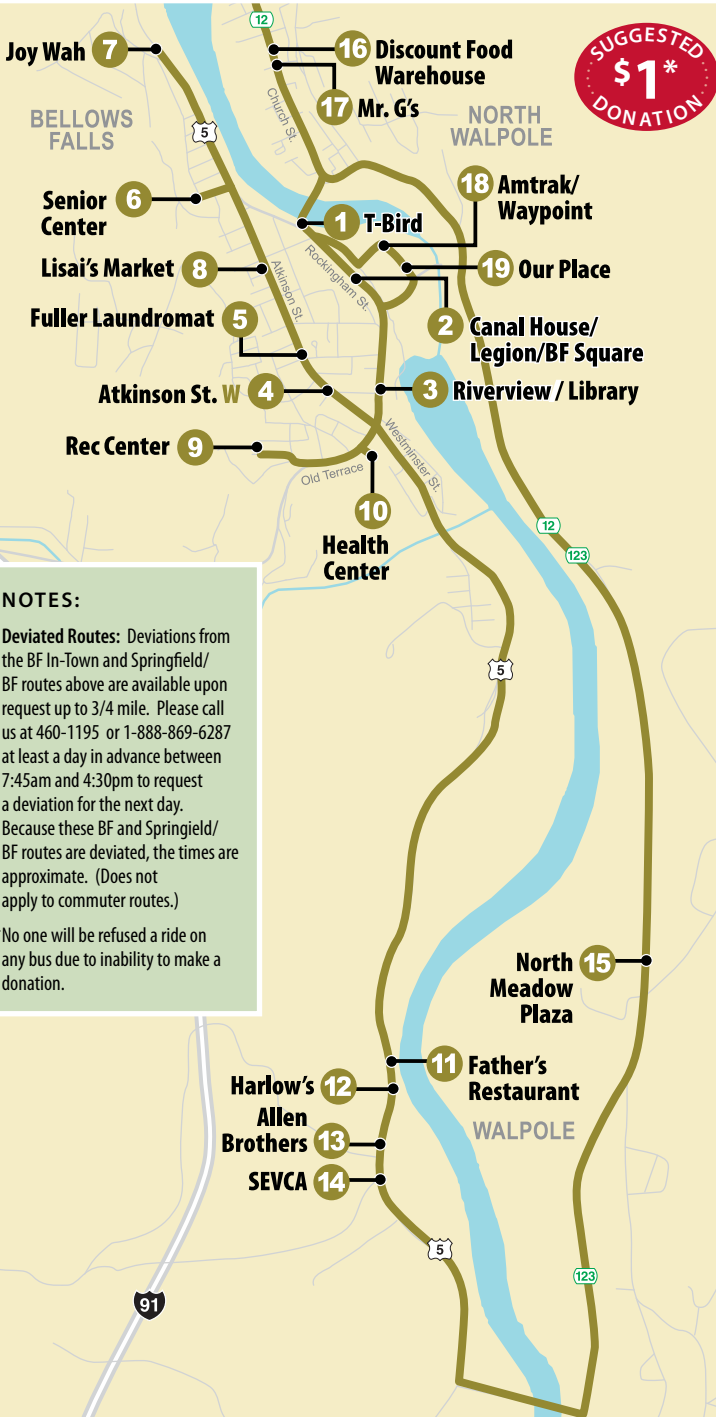

Bellows Falls In-Town

NOTES:
 Deviated Routes: Deviations from the BF In-Town and Springfield/ BF routes above are available upon request up to 3/4 mile. Please call us at 460-1195 or 1-888-869-6287 at least a day in advance between 7:45am and 4:30pm to request a deviation for the next day. Because these BF and Springfield/ BF routes are deviated, the times are approximate. (Does not apply to commuter routes.)
 *No one will be refused a ride on any bus due to inability to make a donation.

W = Wake-down stops (See page 4-5)

PM	NOON	AM	
12:30	11:30	10:30	9:30
12:31	11:31	10:31	9:31
12:32	11:32	10:32	9:32
W	W	W	W
12:36	11:36	10:36	9:36
12:40	11:40	10:40	9:40
12:43	11:43	10:43	9:43
12:49	11:49	10:49	9:49
12:53	11:53	10:53	9:53
12:55	11:55	10:55	9:55
12:59	11:59	10:59	9:59
1:00	12:00	11:00	10:00
1:03	12:03	11:03	10:03
1:05	12:05	11:05	10:05
1:12	12:12	11:12	10:12
1:20	12:20	11:20	10:20
1:22	12:22	11:22	10:22
1:24	12:24	11:24	10:24
1:26	12:26	11:26	10:26

- 1 T-Bird/Rockingham St.
- 2 Canal House / Legion / BF Square
- 3 Riverview/Library
- 4 Atkinson Street W
- 5 Fuller Laundromat
- 6 Senior Center
- 7 Joy Wah
- 8 Lisai's Market
- 9 Rec Center
- 10 Health Center
- 11 Father's Restaurant
- 12 Harlow's
- 13 Allen Brothers
- 14 SEVCA
- 15 North Meadow Plaza (Shaw's)
- 16 Discount Food Warehouse
- 17 Mr. G's
- 18 Amtrak / Way Point
- 19 Our Place

Bellows Falls In-Town Schedule

WEEKDAYS ONLY