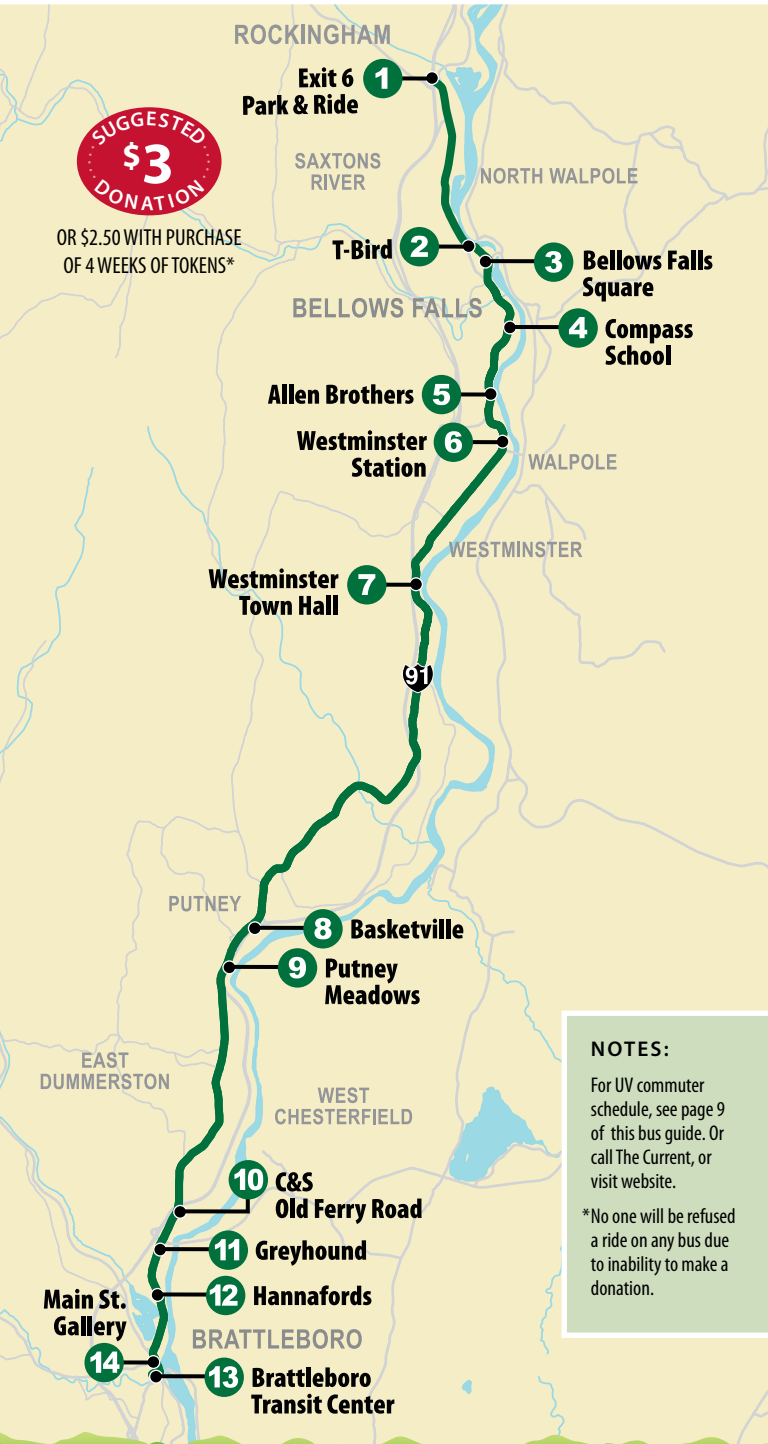

# Bellows Falls – Brattleboro Commuter

**SUGGESTED DONATION**  
**\$3**

OR \$2.50 WITH PURCHASE OF 4 WEEKS OF TOKENS\*

**NOTES:**

For UV commuter schedule, see page 9 of this bus guide. Or call The Current, or visit website.

Bellows Falls to Brattleboro

- 1 I-91 Exit 6 Park & Ride†  
Vermed—off Imtec Lane
- 2 BF T-Bird  
Brattleboro
- 3 Bellows Falls Square
- 4 Compass School  
Westminster
- 5 Allen Brothers  
Westminster W
- 6 Westminster Station  
W
- 7 Westminster  
Town Hall W
- 8 Basketville W
- 9 Putney Meadows
- 10 C & S  
Old Ferry Rd.
- 11 Greyhound
- 12 Hannafords  
Brattleboro
- 13 Brattleboro  
Transit Center

Brattleboro to Bellows Falls

- 13 Brattleboro  
Transit Center
- 14 Main St. Gallery  
Brattleboro
- 12 Hannafords  
Brattleboro
- 10 Old Ferry Rd./C & S
- 9 Putney Meadows
- 8 Basketville W
- 7 Westminster  
Town Hall W
- 6 Westm. Station W
- 5 Allen Brothers  
Westminster W
- 4 Compass School  
Westminster
- 2 BF T-Bird/  
Brattleboro
- 1 I-91 Exit 6 Park & Ride†  
Vermed—off Imtec Lane

## Bellows Falls – Brattleboro Commuter Schedule

WEEKDAYS ONLY